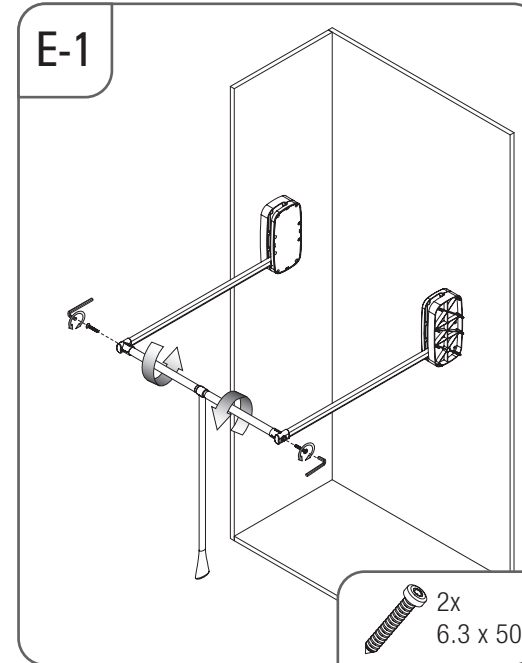

- GARDIROP ASANSÖRÜ (12KG) MONTAJ ŞEMASI
- LIFT FOR WARDROBE (12KG) MOUNTING INSTRUCTIONS

# STARAX

Code	W (mm)
S-6011	Min: 600 - Max: 850
S-6012	Min: 850 - Max: 1150

- GARDIROP ASANSÖRÜ (12KG) DESTEK PARÇALI MONTAJ ŞEMASI (OPSIYONEL)
- LIFT FOR WARDROBE (12KG) WITH SUPPORTING PART MOUNTING INSTRUCTIONS (OPTIONAL)