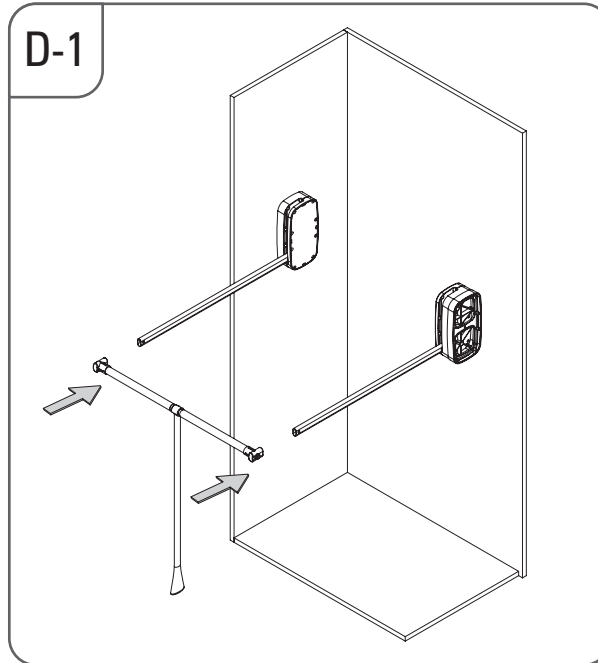

- GARDIROP ASANSÖRÜ (12KG) MONTAJ ŞEMASI
- LIFT FOR WARDROBE (12KG) MOUNTING INSTRUCTIONS

# STARAX

Code	W (mm)
S-6011	Min: 600 - Max: 850
S-6012	Min: 850 - Max: 1150

- GARDIROP ASANSÖRÜ (12KG) DESTEK PARÇALI MONTAJ ŞEMASI (OPSIYONEL)
- LIFT FOR WARDROBE (12KG) WITH SUPPORTING PART MOUNTING INSTRUCTIONS (OPTIONAL)