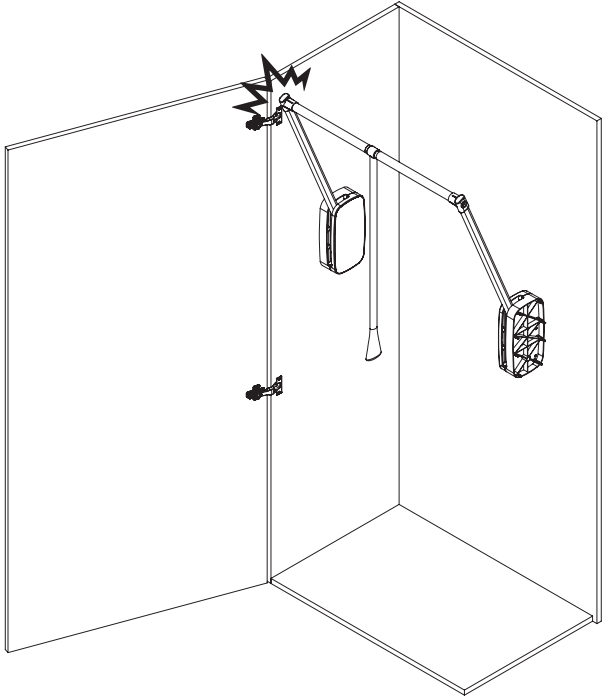

- GARDIROP ASANSÖRÜ (12KG) DESTEK PARÇALI MONTAJ ŞEMASI (OPSIYONEL)
- LIFT FOR WARDROBE (12KG) WITH SUPPORTING PART MOUNTING INSTRUCTIONS (OPTIONAL)

G-1