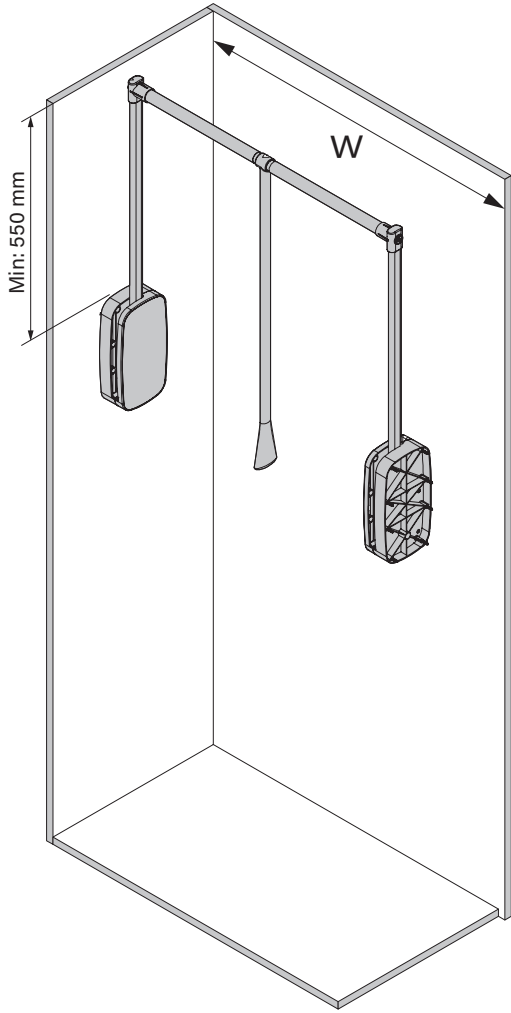

- GARDIROP ASANSÖRÜ (12KG) MONTAJ ŞEMASI
- LIFT FOR WARDROBE (12KG) MOUNTING INSTRUCTIONS

# STARAX

Code	W (mm)
S-6011	Min: 600 - Max: 850
S-6012	Min: 850 - Max: 1150

- GARDIROP ASANSÖRÜ (12KG) DESTEK PARÇALI MONTAJ ŞEMASI (OPSIYONEL)
- LIFT FOR WARDROBE (12KG) WITH SUPPORTING PART MOUNTING INSTRUCTIONS (OPTIONAL)

G-1

G-2

16x  
4 x 60

G-3