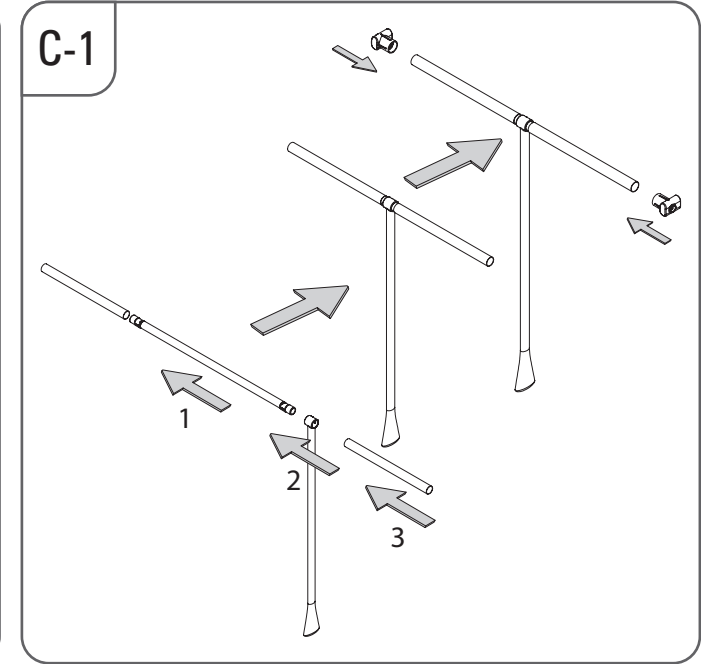

- GARDIROP ASANSÖRÜ (12KG) MONTAJ ŞEMASI
- LIFT FOR WARDROBE (12KG) MOUNTING INSTRUCTIONS

# STARAX

Code	W (mm)
S-6011	Min: 600 - Max: 850
S-6012	Min: 850 - Max: 1150

- GARDIROP ASANSÖRÜ (12KG) DESTEK PARÇALI MONTAJ ŞEMASI (OPSIYONEL)
- LIFT FOR WARDROBE (12KG) WITH SUPPORTING PART MOUNTING INSTRUCTIONS (OPTIONAL)

G-1

G-2

16x  
4 x 60

G-3