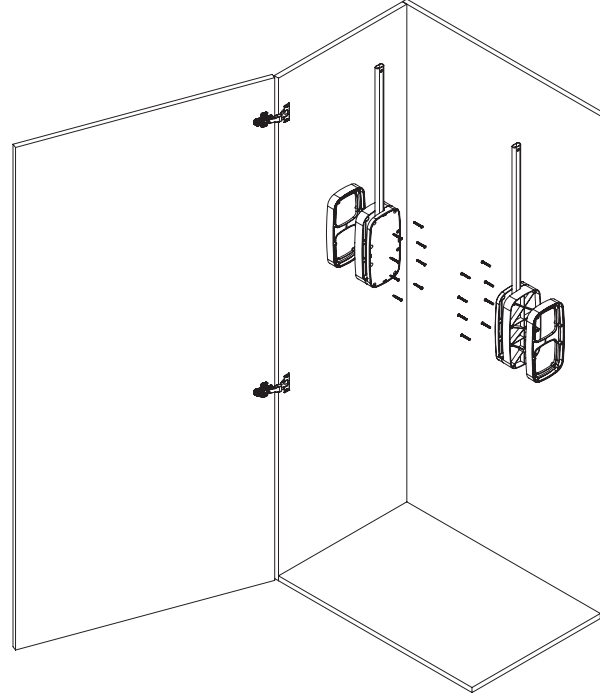

- GARDIROP ASANSÖRÜ (12KG) DESTEK PARÇALI MONTAJ ŞEMASI (OPSIYONEL)
- LIFT FOR WARDROBE (12KG) WITH SUPPORTING PART MOUNTING INSTRUCTIONS (OPTIONAL)

G-1

G-2

16x
4 x 60

G-3