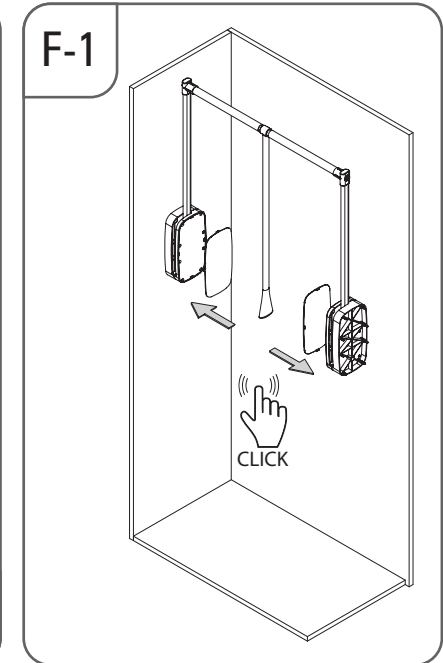

- GARDIROP ASANSÖRÜ (12KG) MONTAJ ŞEMASI
- LIFT FOR WARDROBE (12KG) MOUNTING INSTRUCTIONS

# STARAX

Code	W (mm)
S-6011	Min: 600 - Max: 850
S-6012	Min: 850 - Max: 1150

- GARDIROP ASANSÖRÜ (12KG) DESTEK PARÇALI MONTAJ ŞEMASI (OPSIYONEL)
- LIFT FOR WARDROBE (12KG) WITH SUPPORTING PART MOUNTING INSTRUCTIONS (OPTIONAL)