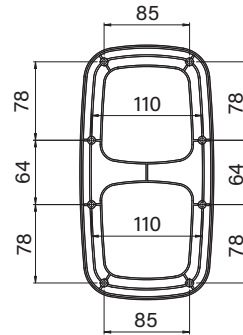

- GARDIROP ASANSÖRÜ (12KG) MONTAJ ŞEMASI
- LIFT FOR WARDROBE (12KG) MOUNTING INSTRUCTIONS

# STARAX

Code	W (mm)
S-6011	Min: 600 - Max: 850
S-6012	Min: 850 - Max: 1150

- GARDIROP ASANSÖRÜ (12KG) DESTEK PARÇALI MONTAJ ŞEMASI (OPSIYONEL)
- LIFT FOR WARDROBE (12KG) WITH SUPPORTING PART MOUNTING INSTRUCTIONS (OPTIONAL)

G-1

G-2

16x  
4 x 60

G-3