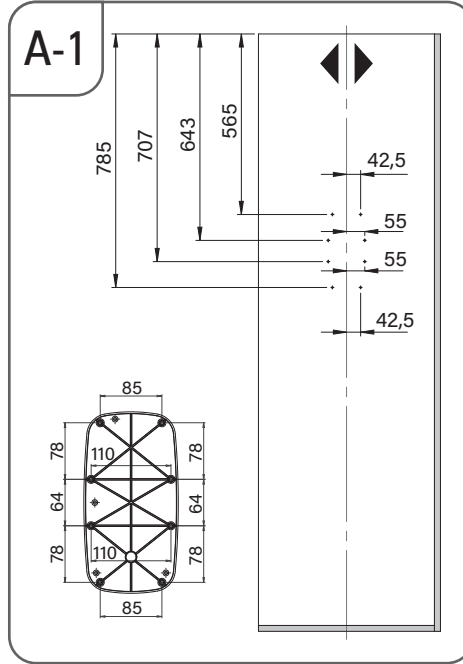

- GARDIROP ASANSÖRÜ (12KG) MONTAJ ŞEMASI
- LIFT FOR WARDROBE (12KG) MOUNTING INSTRUCTIONS

# STARAX

Code	W (mm)
S-6011	Min: 600 - Max: 850
S-6012	Min: 850 - Max: 1150

- GARDIROP ASANSÖRÜ (12KG) DESTEK PARÇALI MONTAJ ŞEMASI (OPSIYONEL)
- LIFT FOR WARDROBE (12KG) WITH SUPPORTING PART MOUNTING INSTRUCTIONS (OPTIONAL)

G-1

G-2

16x  
4 x 60

G-3