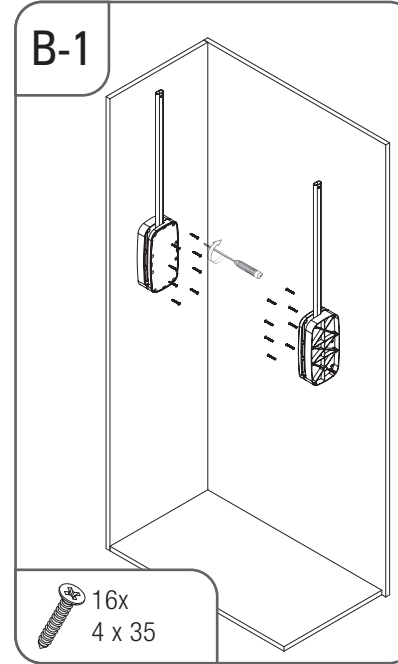

- GARDIROP ASANSÖRÜ (12KG) MONTAJ ŞEMASI
- LIFT FOR WARDROBE (12KG) MOUNTING INSTRUCTIONS

# STARAX

Code	W (mm)
S-6011	Min: 600 - Max: 850
S-6012	Min: 850 - Max: 1150

- GARDIROP ASANSÖRÜ (12KG) DESTEK PARÇALI MONTAJ ŞEMASI (OPSIYONEL)
- LIFT FOR WARDROBE (12KG) WITH SUPPORTING PART MOUNTING INSTRUCTIONS (OPTIONAL)